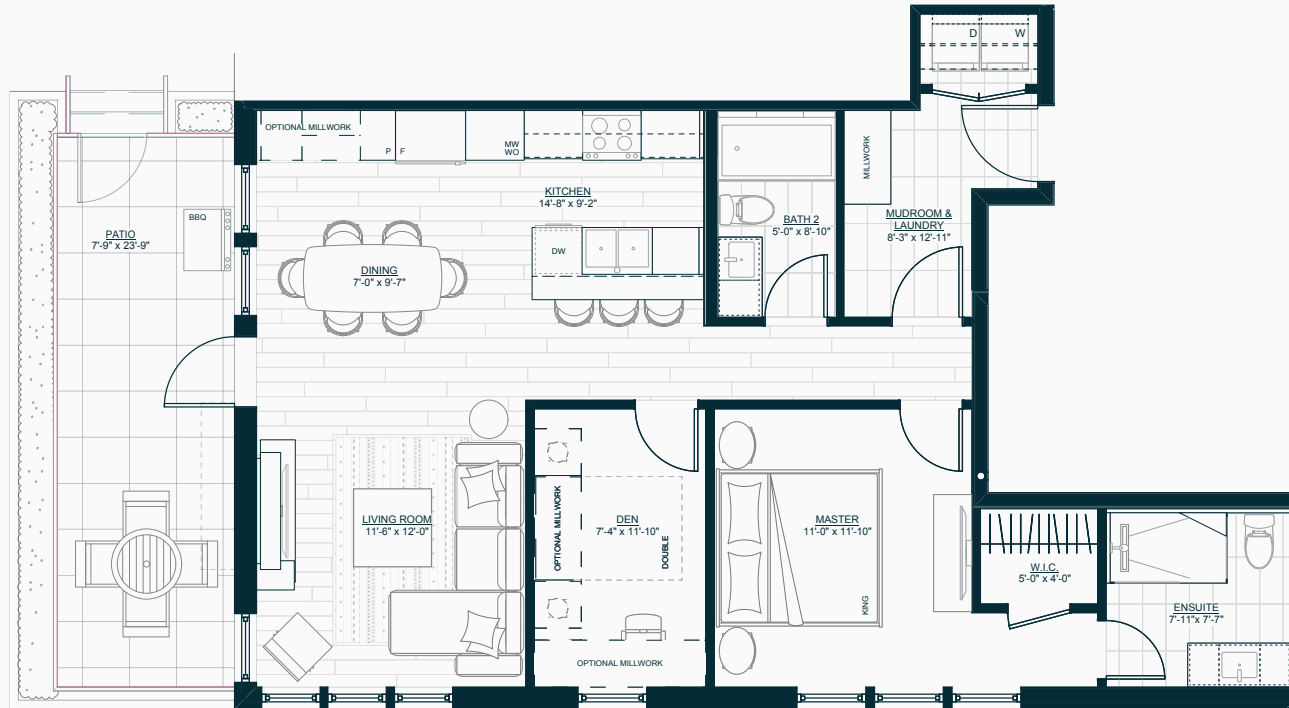

Level 1 - Unit 103

1 Bed + Den, 2 Bath

Interior: 938 sq. ft

Exterior: 176 sq. ft

FifthandHenry.com | Info@fifthandhenry.com | 250 415 2999

This is not an offer for sale and is for information purposes only. An offer for sale may only be made in conjunction with a Disclosure Statement. For more info contact info@fifthandhenry.com or +1 250 415 2999. The above images or drawings are for illustration purposes only. The developer reserves the right to alter size, price, design and/or finishes at any time.